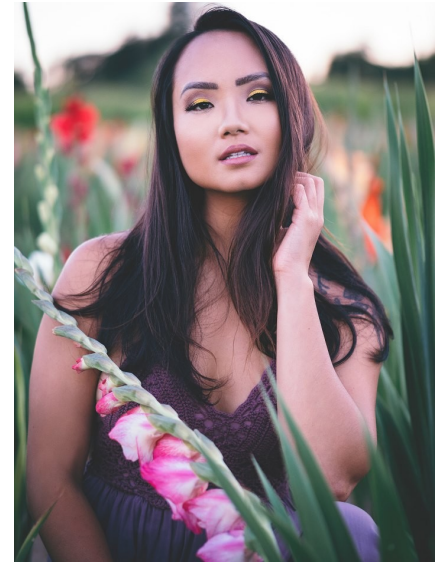

CONNIE CHEN

Height 5'2.5" Bust 33.5" B Waist 28" Hips 37" Dress 2 US Shoe 7 US (kids)  
Hair Black Eyes Brown

**WILHELMINA**DENVER

Wilhelmina Denver  
209 Kalamath Street #10  
Denver, CO 80223  
720-382-1512