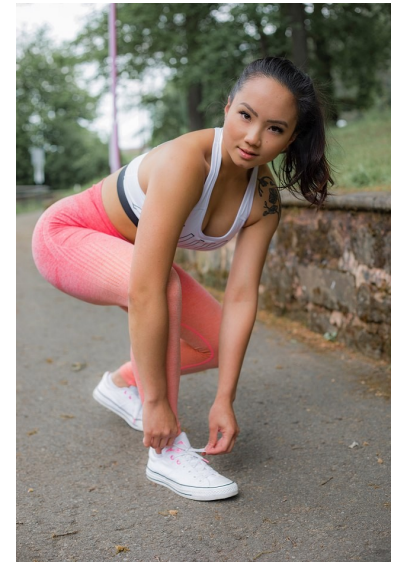

CONNIE CHEN

Height 5'2.5" Bust 33.5" B Waist 28" Hips 37" Dress 2 US Shoe 7 US (kids)  
Hair Black Eyes Brown

**WILHELMINA**DENVER

Wilhelmina Denver  
209 Kalamath Street #10  
Denver, CO 80223  
720-382-1512