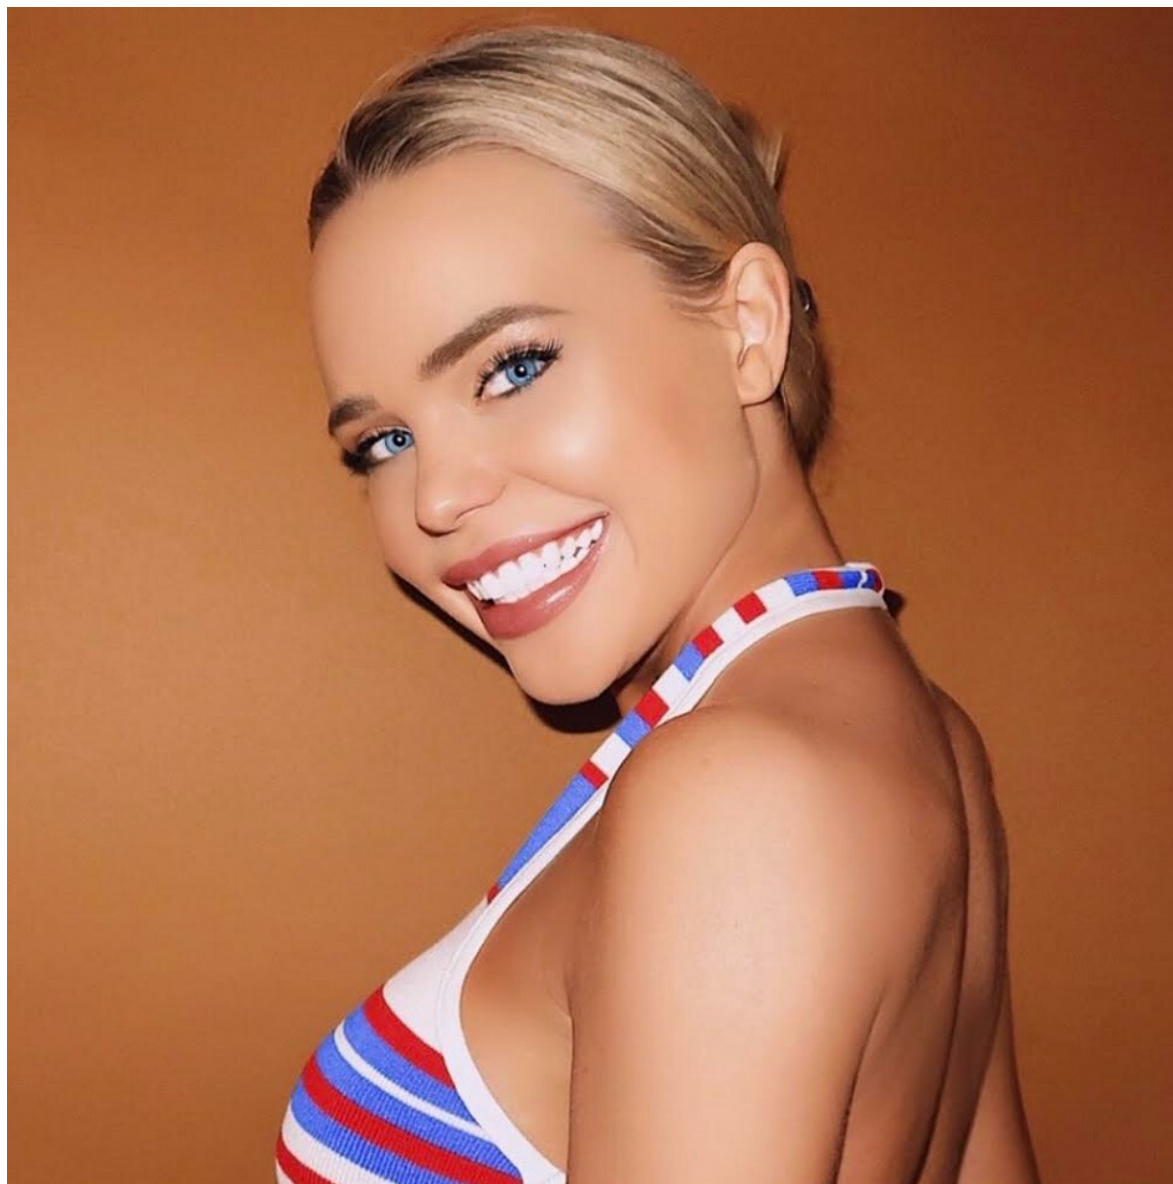

WILHELMINA DENVER

BLAKELY SMITH

Height 5'4" Bust 34" C Waist 24.5" Hips 34.5" Dress 0 US Shoe 7.5 US Hair Blonde Eyes Blue

WILHELMINA DENVER

BLAKELY SMITH

Height 5'4" Bust 34" C Waist 24.5" Hips 34.5" Dress 0 US Shoe 7.5 US Hair Blonde Eyes Blue