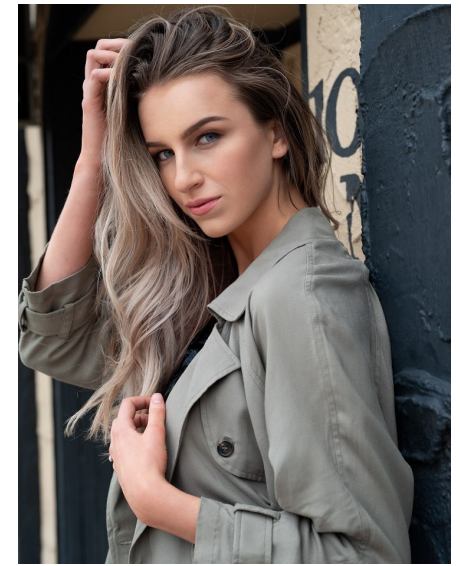

JESSICA BEVERE

Height 5'9" Bust 34" B/C Waist 25.5" Hips 37" Dress 0 US Shoe 8 US Hair Blonde
Eyes Blue

WILHELMINADENVER

Wilhelmina Denver
209 Kalamath Street #10
Denver, CO 80223
720-382-1512