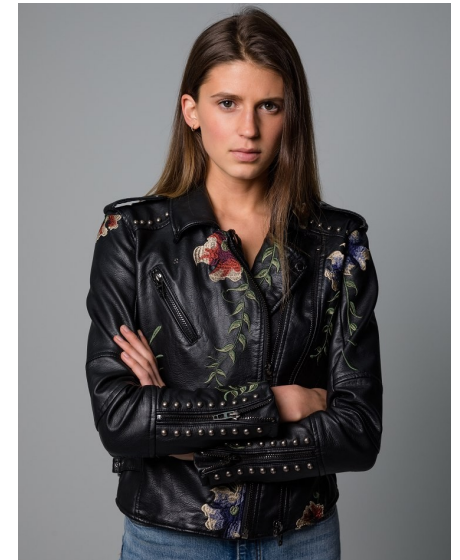

SAEBRYN PEEL

WILHELMINADENVER

Height 5'11" Bust 32.5" A Waist 25" Hips 34" Dress 4 US Shoe 9 US Hair Brown
Eyes Brown

Wilhelmina Denver
209 Kalamath Street #10
Denver, CO 80223
720-382-1512