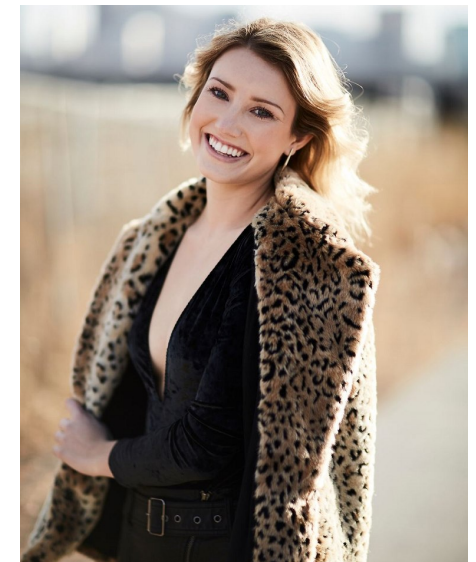

LORNA VAN GHEEM

WILHEMINADENVER

Height 5'7.5" Bust 30.5" Waist 24" Hips 34.5" Dress 0 US Shoe 8 US Hair Blonde
Eyes Blue/Green

Wilhelmina Denver
209 Kalamath Street #10
Denver, CO 80223
720-382-1512