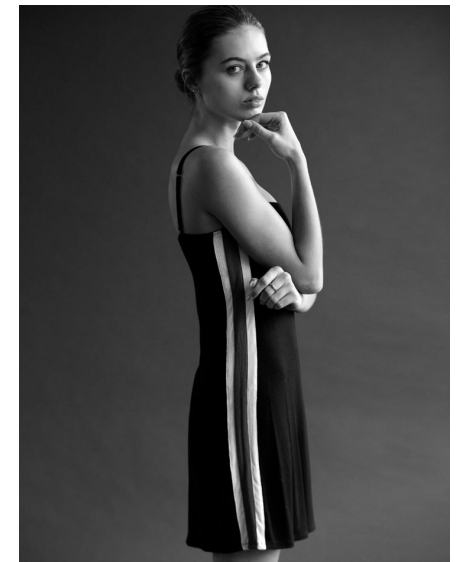

KAMILA SZYMACHA

Height 5'8" Bust 35" Waist 27" Hips 37" Dress 2 US Shoe 8.5 US Hair Brown
Eyes Blue/Green

WILHELMINADENVER

Wilhelmina Denver
209 Kalamath Street #10
Denver, CO 80223
720-382-1512