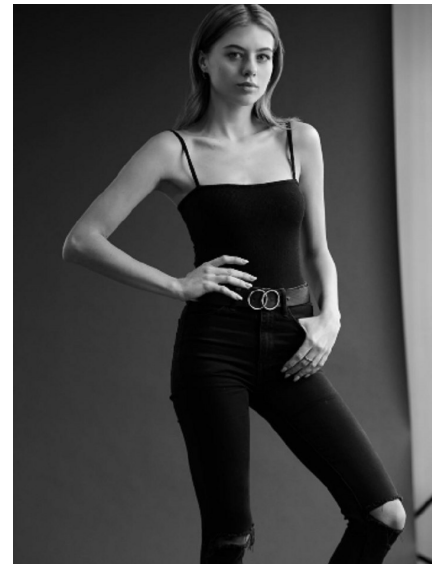

KAMILA SZYMACHA

Height 5'8" Bust 35" Waist 27" Hips 37" Dress 2 US Shoe 8.5 US Hair Brown
Eyes Blue/Green

WILHELMINADENVER

Wilhelmina Denver
209 Kalamath Street #10
Denver, CO 80223
720-382-1512