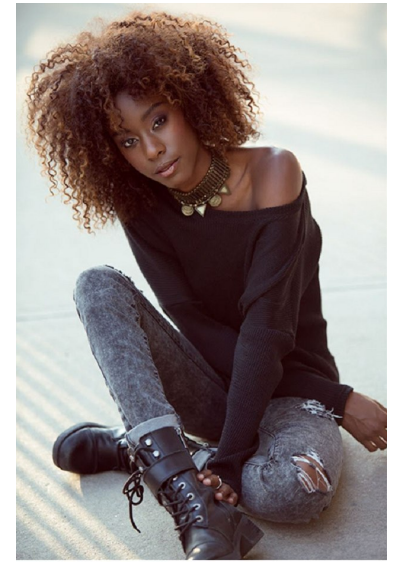

GERMANY TRYELS

WILHELMINADENVER

Height 5'8" Bust 31" A Waist 24" Hips 33.5" Dress 0 US Shoe 7 US Hair Brown
Eyes Brown

Wilhelmina Denver
209 Kalamath Street #10
Denver, CO 80223
720-382-1512