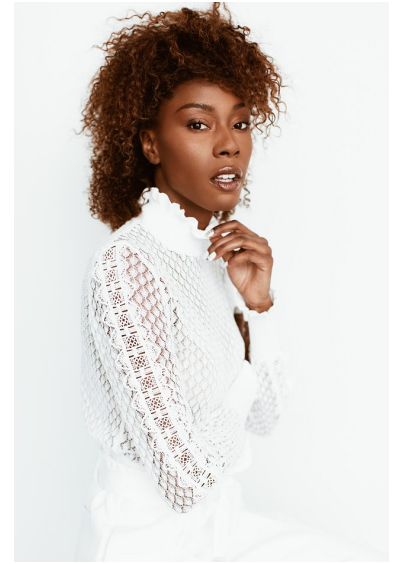

GERMANY TRYELS

WILHELMINADENVER

Height 5'8" Bust 31" A Waist 24" Hips 33.5" Dress 0 US Shoe 7 US Hair Brown
Eyes Brown

Wilhelmina Denver
209 Kalamath Street #10
Denver, CO 80223
720-382-1512