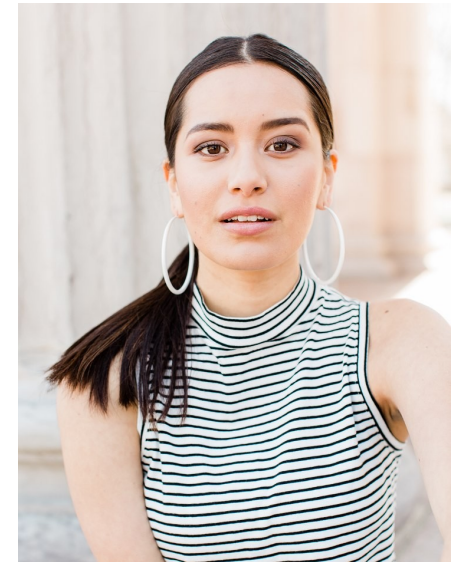

DIANA RIVERA

**WILHELMINA**DENVER

Height 5'8" Bust 31" Waist 24" Hips 35" Dress 2 US Shoe 7.5 US Hair Brown  
Eyes Brown

Wilhelmina Denver  
209 Kalamath Street #10  
Denver, CO 80223  
720-382-1512