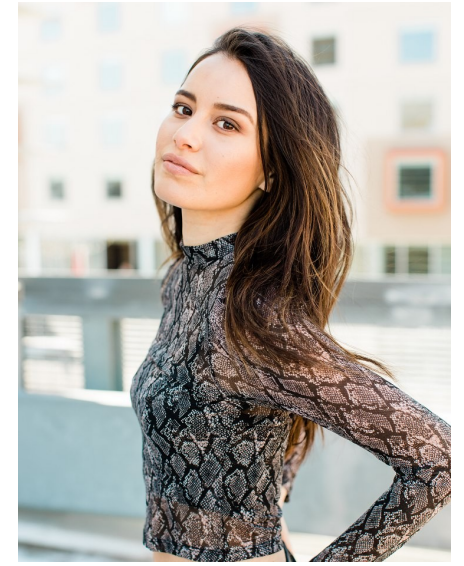

DIANA RIVERA

**WILHELMINA**DENVER

Height 5'8" Bust 31" Waist 24" Hips 35" Dress 2 US Shoe 7.5 US Hair Brown  
Eyes Brown

Wilhelmina Denver  
209 Kalamath Street #10  
Denver, CO 80223  
720-382-1512