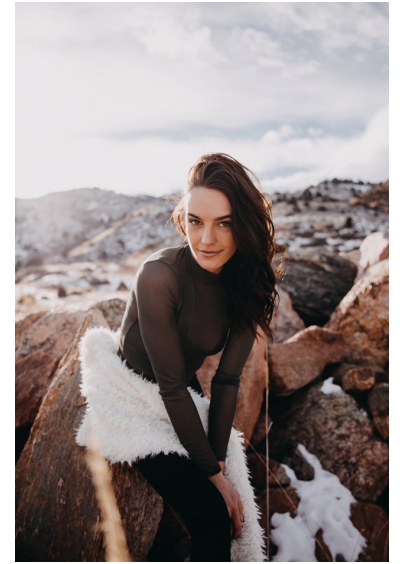

BRITTA SCHLAGBAUM

WILHELMINADENVER

Height 5'7" Bust 31" Waist 26" Hips 34" Dress 0 US Shoe 7 US Hair Dark Brown
Eyes Hazel

Wilhelmina Denver
209 Kalamath Street #10
Denver, CO 80223
720-382-1512