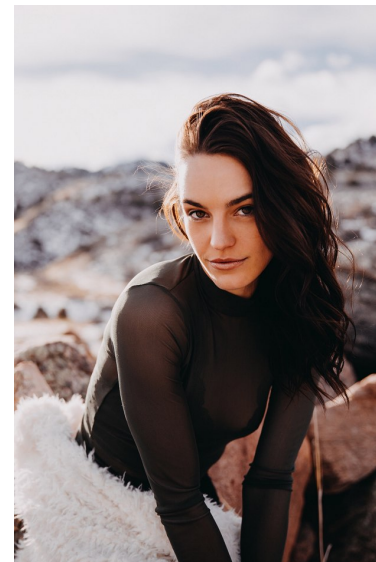

BRITTA SCHLAGBAUM

WILHELMINADENVER

Height 5'7" Bust 31" Waist 26" Hips 34" Dress 0 US Shoe 7 US Hair Dark Brown
Eyes Hazel

Wilhelmina Denver
209 Kalamath Street #10
Denver, CO 80223
720-382-1512