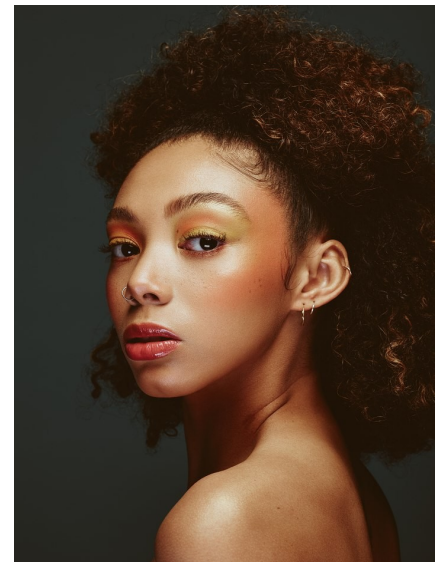

AZURE JAIME

Height 5'8.5" Bust 33" C/D Waist 26" Hips 38" Dress 4 US Shoe 8 US Hair Brown
Eyes Brown

WILHELMINADENVER

Wilhelmina Denver
209 Kalamath Street #10
Denver, CO 80223
720-382-1512