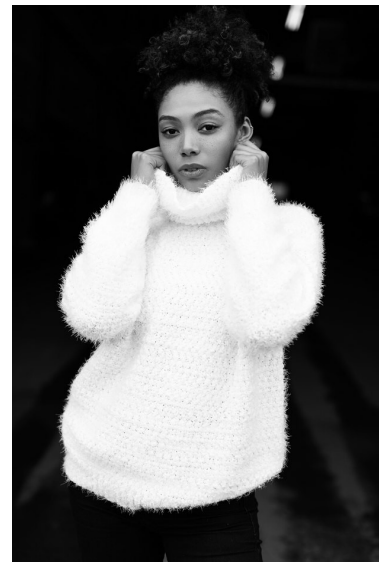

AZURE JAIME

Height 5'8.5" Bust 33" C/D Waist 26" Hips 38" Dress 4 US Shoe 8 US Hair Brown
Eyes Brown

WILHELMINADENVER

Wilhelmina Denver
209 Kalamath Street #10
Denver, CO 80223
720-382-1512