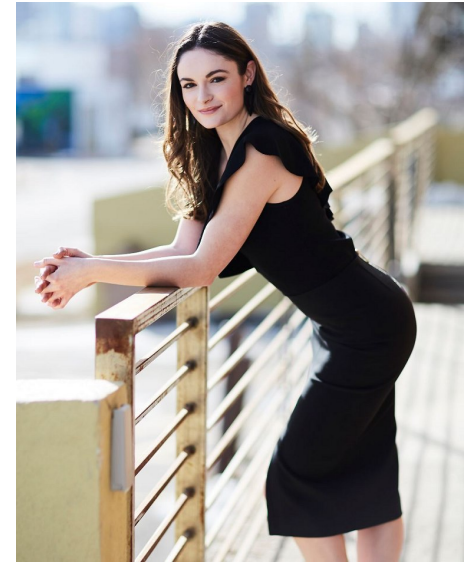

ANN HEIL

Height 5'9" Bust 34" Waist 26" Hips 39" Dress 2 US Shoe 9 US Hair Brown
Eyes Brown

WILHELMINADENVER

Wilhelmina Denver
209 Kalamath Street #10
Denver, CO 80223
720-382-1512