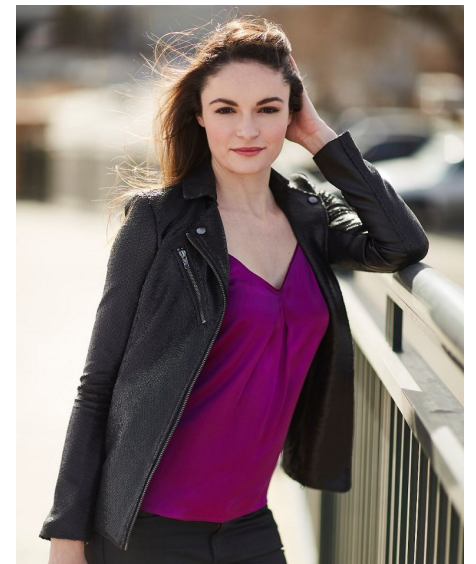

ANN HEIL

Height 5'9" Bust 34" Waist 26" Hips 39" Dress 2 US Shoe 9 US Hair Brown
Eyes Brown

WILHELMINADENVER

Wilhelmina Denver
209 Kalamath Street #10
Denver, CO 80223
720-382-1512