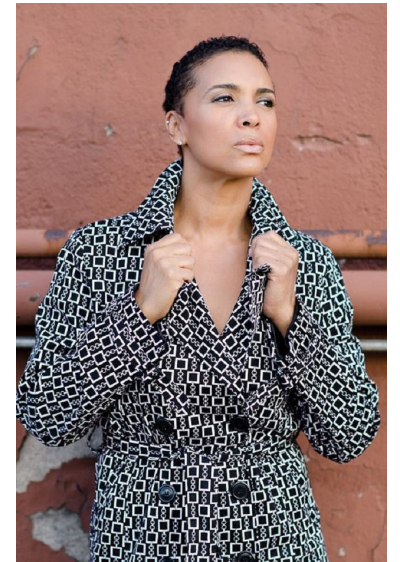

SPIRIT CORLEY

WILHEMINADENVER

Height 5'8" Bust 34" Waist 29" Hips 39" Dress 10 US Shoe 11 US Hair Brown
Eyes Brown

Wilhelmina Denver
209 Kalamath Street #10
Denver, CO 80223
720-382-1512