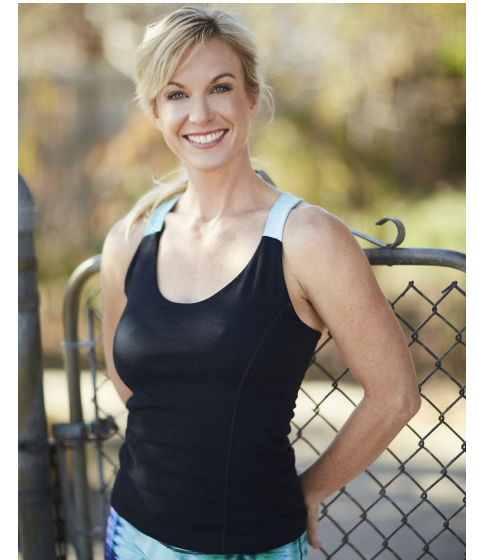

SHERI ENGSTROM

**WILHELMINA**DENVER

Height 5'5" Bust 36" Waist 27.5" Hips 37" Dress 4 US Shoe 7 US Hair Blonde  
Eyes Blue

Wilhelmina Denver  
209 Kalamath Street #10  
Denver, CO 80223  
720-382-1512