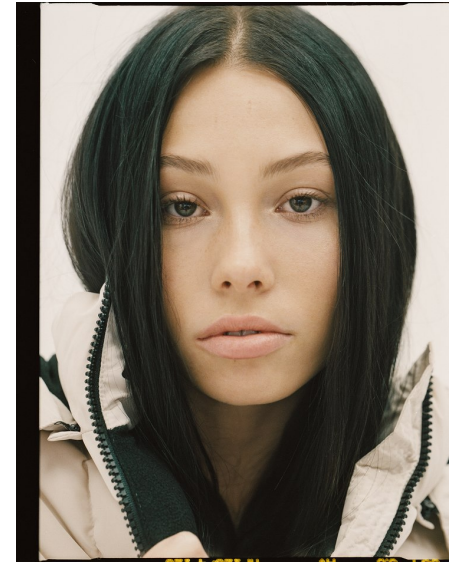

GRACIE GUNTHER

WILHELMINADENVER

Height 5'8.5" Bust 34" B Waist 27" Hips 38.5" Dress 2-4 US Shoe 9.5 US
Hair Brown Eyes Hazel

Wilhelmina Denver
209 Kalamath Street #10
Denver, CO 80223
720-382-1512