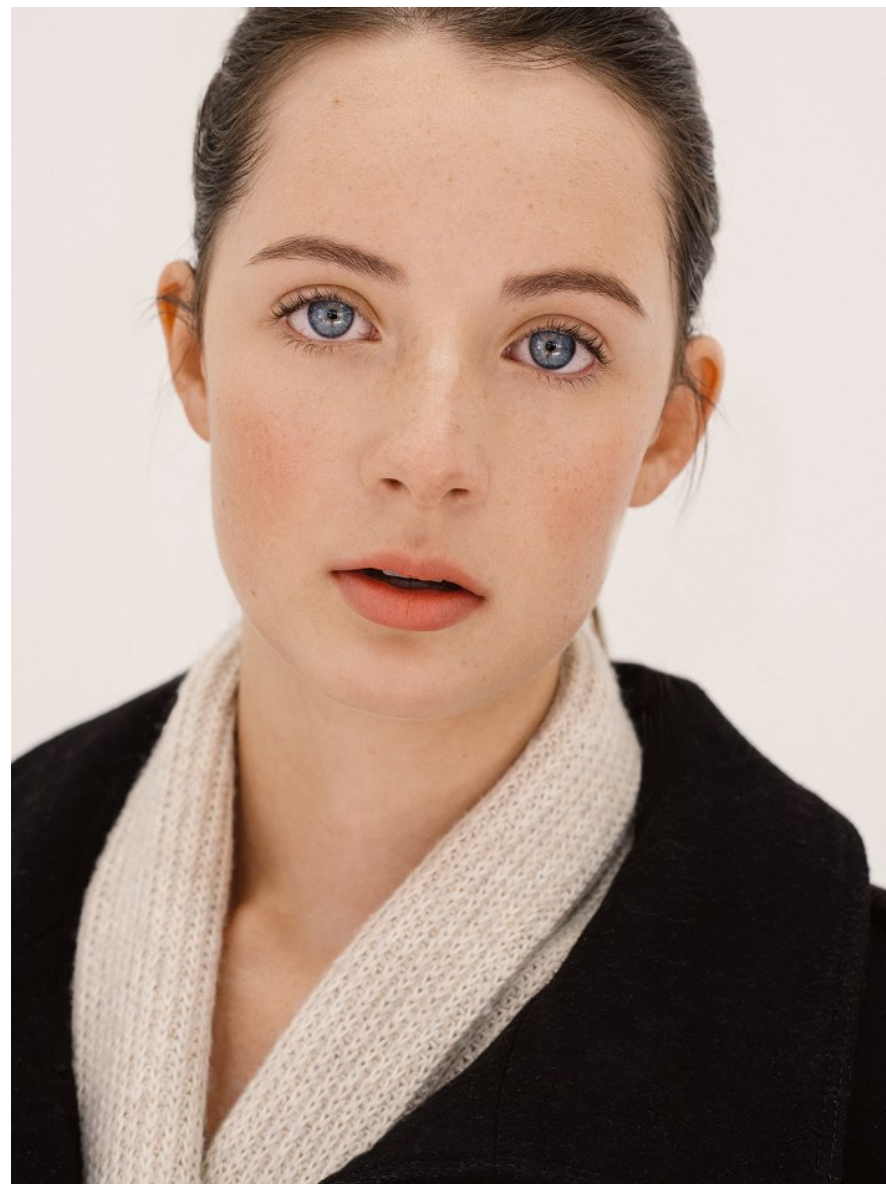

WILHELMINA DENVER

ANNABELLE CROUCH

Height 5'9.5" Bust 31" A/B Waist 25" Hips 36" Dress 2-4 US Shoe 9.5 US Hair Brunette Eyes Blue

ANNABELLE CROUCH

Height 5'9.5" Bust 31" A/B Waist 25" Hips 36" Dress 2-4 US Shoe 9.5 US Hair Brunette Eyes Blue

ANNABELLE CROUCH

Height 5'9.5" Bust 31" A/B Waist 25" Hips 36" Dress 2-4 US Shoe 9.5 US Hair Brunette Eyes Blue

ANNABELLE CROUCH

Height 5'9.5" Bust 31" A/B Waist 25" Hips 36" Dress 2-4 US Shoe 9.5 US Hair Brunette Eyes Blue

WILHELMINA DENVER

ANNABELLE CROUCH

Height 5'9.5" Bust 31" A/B Waist 25" Hips 36" Dress 2-4 US Shoe 9.5 US Hair Brunette Eyes Blue

WILHELMINA DENVER

ANNABELLE CROUCH

Height 5'9.5" Bust 31" A/B Waist 25" Hips 36" Dress 2-4 US Shoe 9.5 US Hair Brunette Eyes Blue