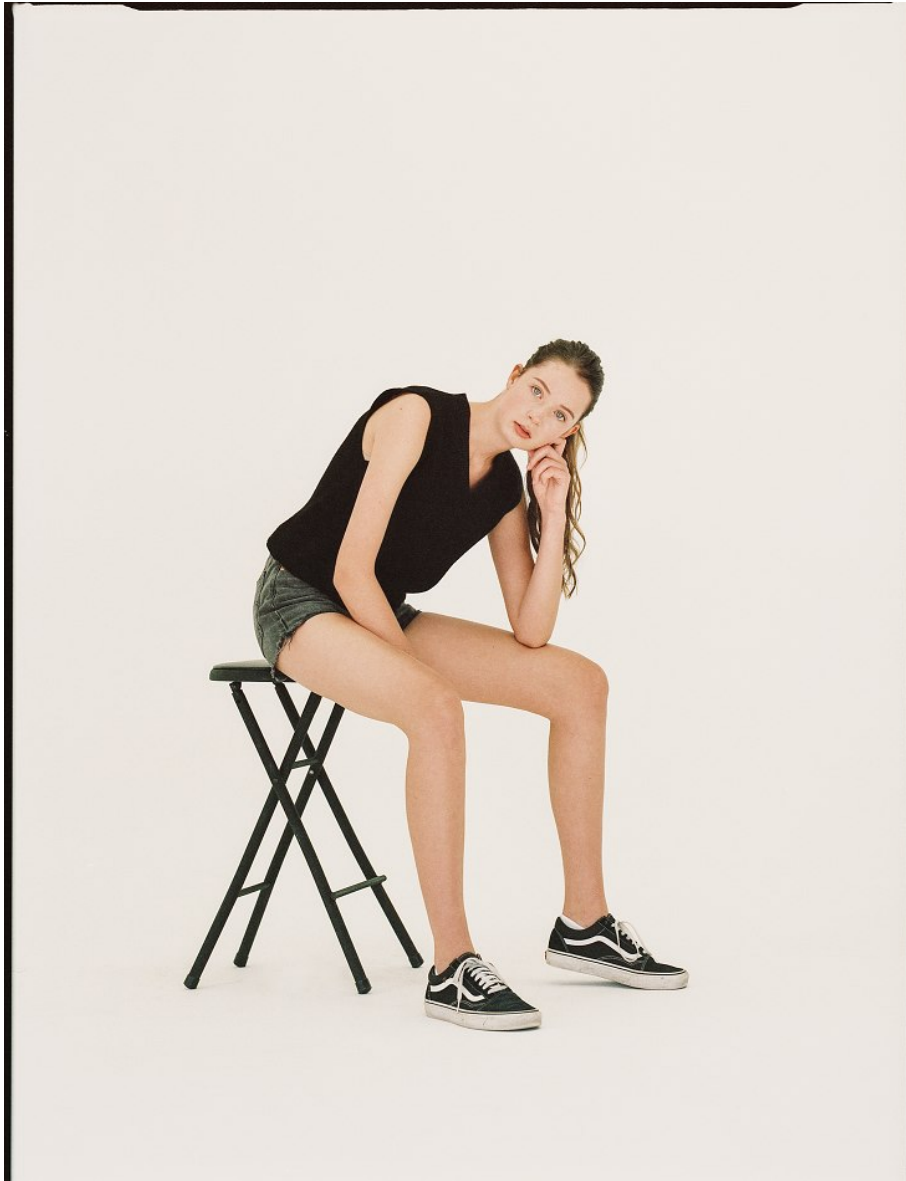

WILHELMINA DENVER

ANNABELLE CROUCH

Height 5'9.5" Bust 31" A/B Waist 25" Hips 36" Dress 2-4 US Shoe 9.5 US Hair Brunette Eyes Blue

ANNABELLE CROUCH

Height 5'9.5" Bust 31" A/B Waist 25" Hips 36" Dress 2-4 US Shoe 9.5 US Hair Brunette Eyes Blue

ANNABELLE CROUCH

Height 5'9.5" Bust 31" A/B Waist 25" Hips 36" Dress 2-4 US Shoe 9.5 US Hair Brunette Eyes Blue

ANNABELLE CROUCH

Height 5'9.5" Bust 31" A/B Waist 25" Hips 36" Dress 2-4 US Shoe 9.5 US Hair Brunette Eyes Blue

WILHELMINA DENVER

ANNABELLE CROUCH

Height 5'9.5" Bust 31" A/B Waist 25" Hips 36" Dress 2-4 US Shoe 9.5 US Hair Brunette Eyes Blue

WILHELMINA DENVER

ANNABELLE CROUCH

Height 5'9.5" Bust 31" A/B Waist 25" Hips 36" Dress 2-4 US Shoe 9.5 US Hair Brunette Eyes Blue