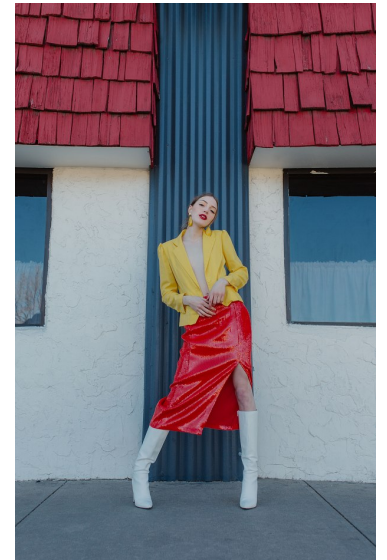

MADELINE STEVENSON

**WILHELMINA**DENVER

Height 5'10" Bust 32" A/B Waist 24.5" Hips 34.5" Dress 2 US Shoe 8 US Hair Dark  
Blonde Eyes Green/Brown

Wilhelmina Denver  
209 Kalamath Street #10  
Denver, CO 80223  
720-382-1512