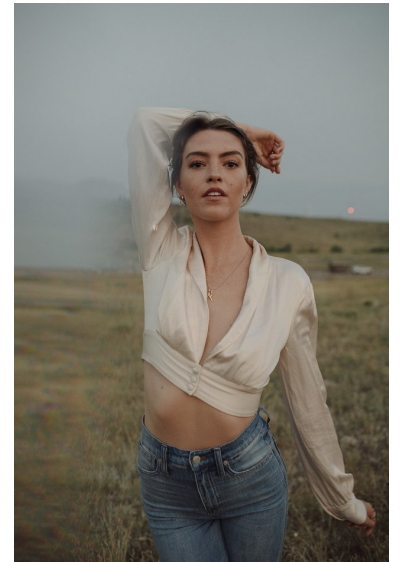

LAUREN SWEETERMAN

WILHELMINADENVER

Height 5'10.5" Bust 31.5" A/B Waist 27.5" Hips 36.5" Dress 0-2 US Shoe 8.5 US
Hair Brown Eyes Blue

Wilhelmina Denver
209 Kalamath Street #10
Denver, CO 80223
720-382-1512