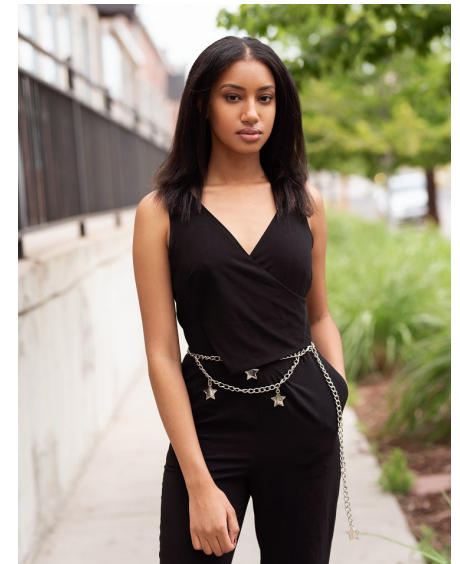

SARA AHMED

Height 5'8" Bust 34.5" C Waist 26.5" Hips 38" Dress 2 US Shoe 8.5 US Hair Black Eyes Brown

**WILHELMINA**DENVER

Wilhelmina Denver  
209 Kalamath Street #10  
Denver, CO 80223  
720-382-1512