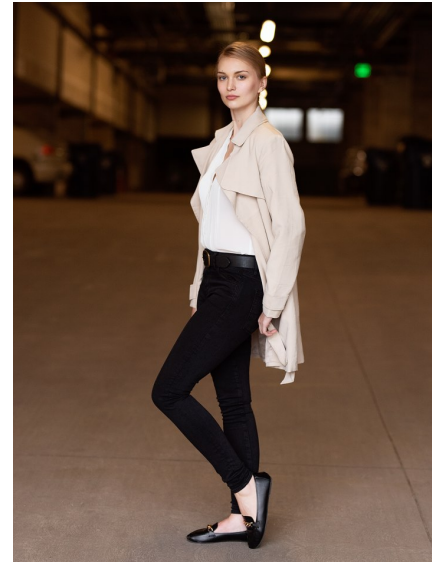

SELINA MEAR

WILHELMINADENVER

Height 5'10" Bust 32" C/D Waist 25" Hips 36.5" Dress 2 US Shoe 8.5 US
Hair Blonde Eyes Blue/Grey

Wilhelmina Denver
209 Kalamath Street #10
Denver, CO 80223
720-382-1512