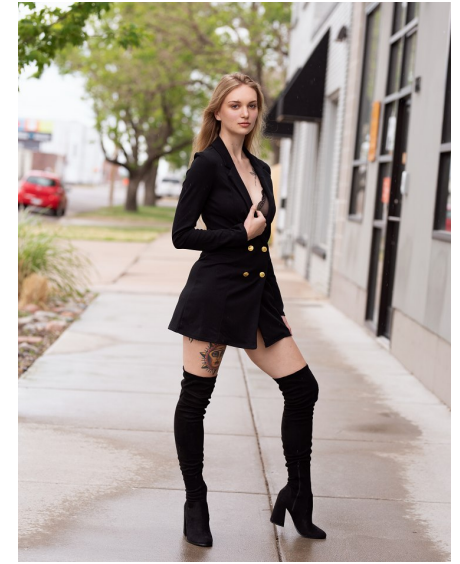

SELINA MEAR

WILHELMINADENVER

Height 5'10" Bust 32" C/D Waist 25" Hips 36.5" Dress 2 US Shoe 8.5 US
Hair Blonde Eyes Blue/Grey

Wilhelmina Denver
209 Kalamath Street #10
Denver, CO 80223
720-382-1512