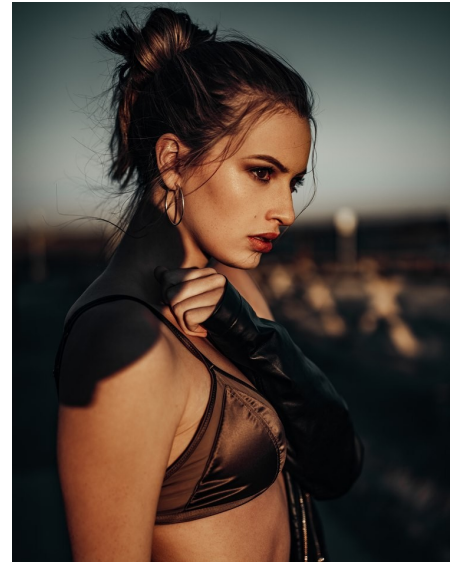

SARAH BELLIVEAU

Height 5'9" Bust 35" D Waist 25" Hips 35.5" Dress 2-4 US Shoe 8.5 US Hair Dirty
Blonde Eyes Brown

WILHELMINADENVER

Wilhelmina Denver
209 Kalamath Street #10
Denver, CO 80223
720-382-1512