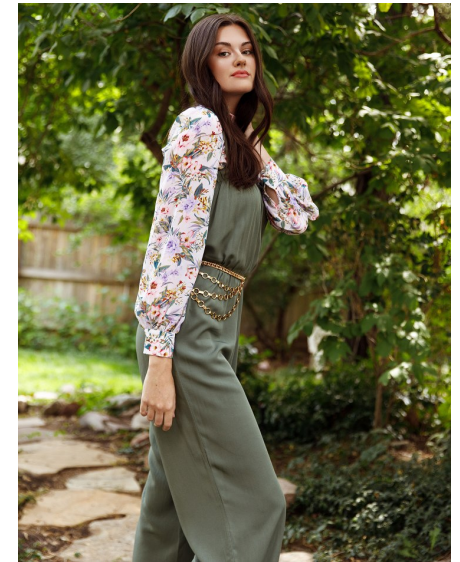

ANNISTON HOWELL

**WILHELMINA**DENVER

Height 5'11" Bust 33.5" B Waist 25" Hips 35" Dress 2-4 US Shoe 8 US  
Hair Brunette Eyes Hazel

Wilhelmina Denver  
209 Kalamath Street #10  
Denver, CO 80223  
720-382-1512