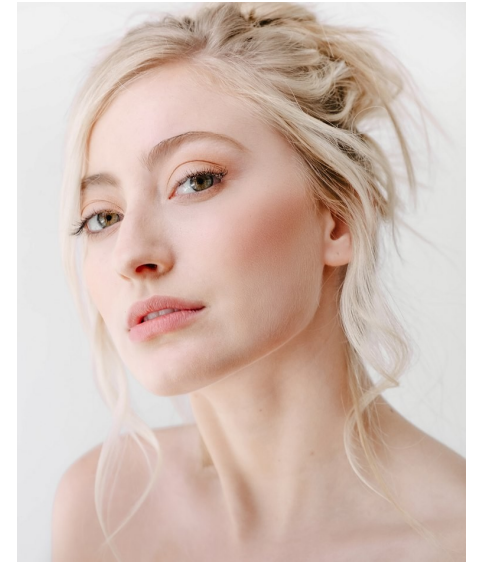

BELLA LOPEZ

WILHELMINADENVER

Height 5'8" Bust 34" B Waist 27.5" Hips 38.5" Dress 2-4 US Shoe 8 US
Hair Blonde Eyes Green

Wilhelmina Denver
209 Kalamath Street #10
Denver, CO 80223
720-382-1512