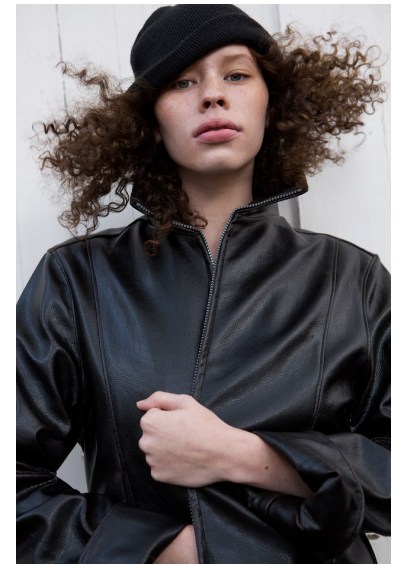

JANICE HENRY

Height 5'7.5" Bust 33" B Waist 25" Hips 35" Dress 0-2 US Shoe 7.5 US
Hair Brown Eyes Hazel

WILHELMINADENVER

Wilhelmina Denver
209 Kalamath Street #10
Denver, CO 80223
720-382-1512