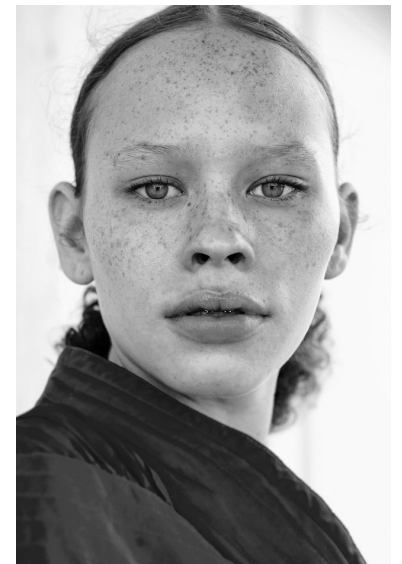

JANICE HENRY

Height 5'7.5" Bust 33" B Waist 25" Hips 35" Dress 0-2 US Shoe 7.5 US
Hair Brown Eyes Hazel

WILHELMINADENVER

Wilhelmina Denver
209 Kalamath Street #10
Denver, CO 80223
720-382-1512