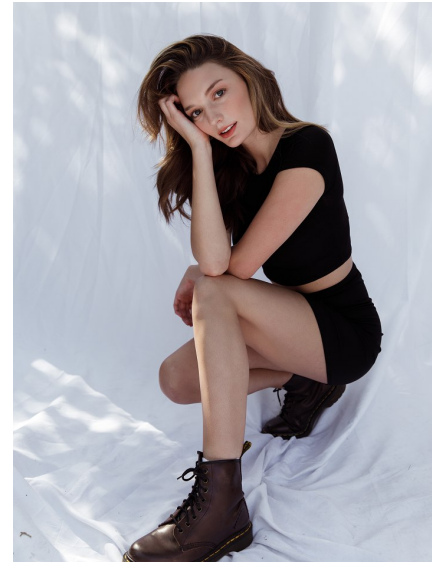

PATTY BLACK

Height 5'10" Bust 33" DD Waist 25" Hips 35.5" Dress 4 US Shoe 9 US
Hair Brunette Eyes Blue

WILHELMINADENVER

Wilhelmina Denver
209 Kalamath Street #10
Denver, CO 80223
720-382-1512