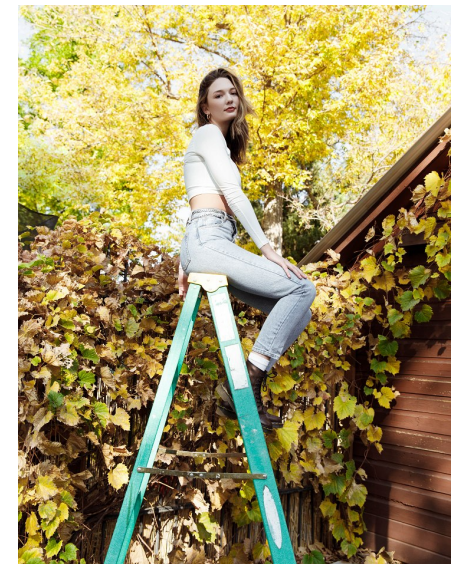

PATTY BLACK

Height 5'10" Bust 33" DD Waist 25" Hips 35.5" Dress 4 US Shoe 9 US
Hair Brunette Eyes Blue

WILHELMINADENVER

Wilhelmina Denver
209 Kalamath Street #10
Denver, CO 80223
720-382-1512