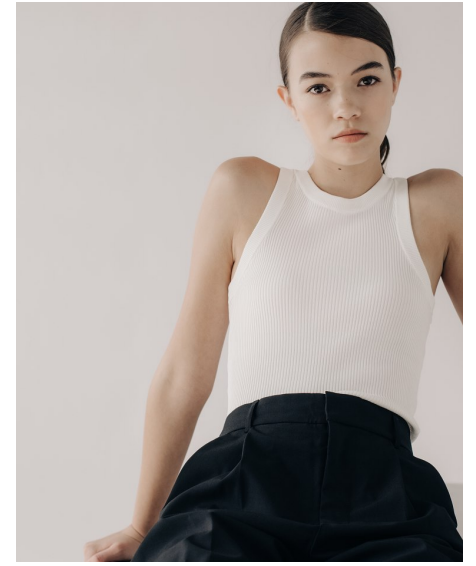

AMANDA LANGE

Height 5'9" Bust 30.5" A Waist 23" Hips 34" Dress 0 US Shoe 8.5 US Hair Light Brown Eyes Brown

WILHELMINADENVER

Wilhelmina Denver
209 Kalamath Street #10
Denver, CO 80223
720-382-1512