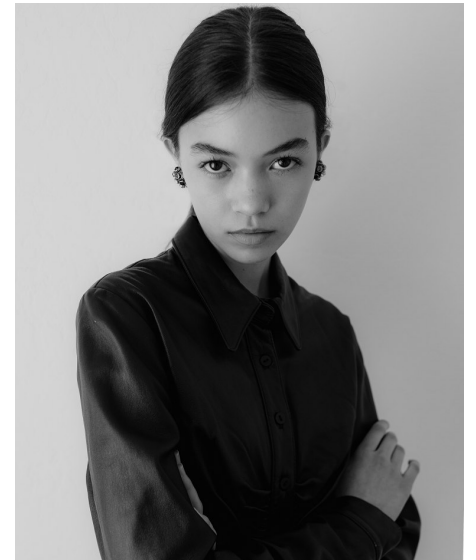

AMANDA LANGE

Height 5'9" Bust 30.5" A Waist 23" Hips 34" Dress 0 US Shoe 8.5 US Hair Light Brown Eyes Brown

WILHELMINADENVER

Wilhelmina Denver
209 Kalamath Street #10
Denver, CO 80223
720-382-1512