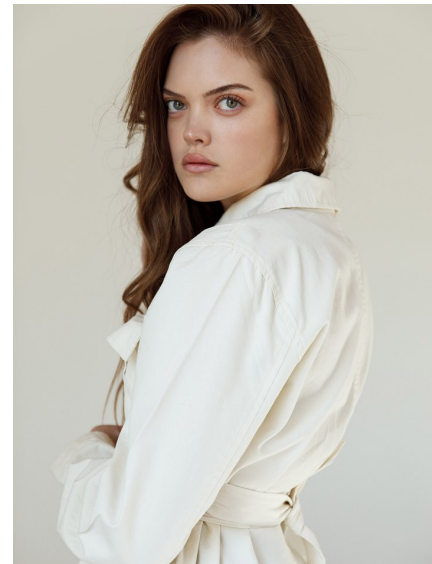

KATHERINE BOLIN

WILHELMINADENVER

Height 5'11.5" Bust 34.5" B/C Waist 26" Hips 38" Dress 2 US Shoe 10 US
Hair Brown Eyes Blue/Green

Wilhelmina Denver
209 Kalamath Street #10
Denver, CO 80223
720-382-1512