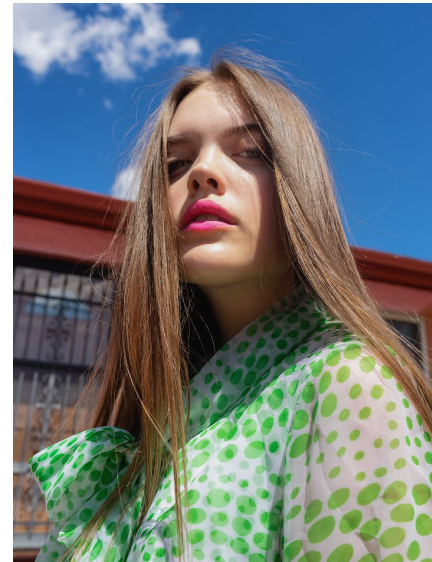

KATHERINE BOLIN

Height 6'0" Bust 33" B/C Waist 26.5" Hips 39" Dress 2 US Shoe 10 US
Hair Brown Eyes Blue/Green

WILHELMINADENVER

Wilhelmina Denver
209 Kalamath Street #10
Denver, CO 80223
720-382-1512