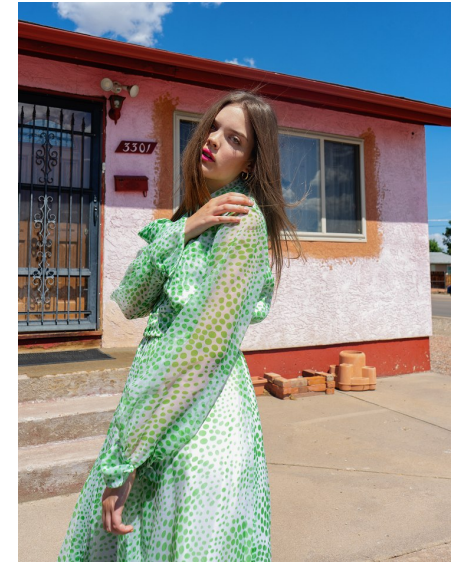

KATHERINE BOLIN

Height 6'0" Bust 33" B/C Waist 26.5" Hips 39" Dress 2 US Shoe 10 US
Hair Brown Eyes Blue/Green

WILHELMINADENVER

Wilhelmina Denver
209 Kalamath Street #10
Denver, CO 80223
720-382-1512