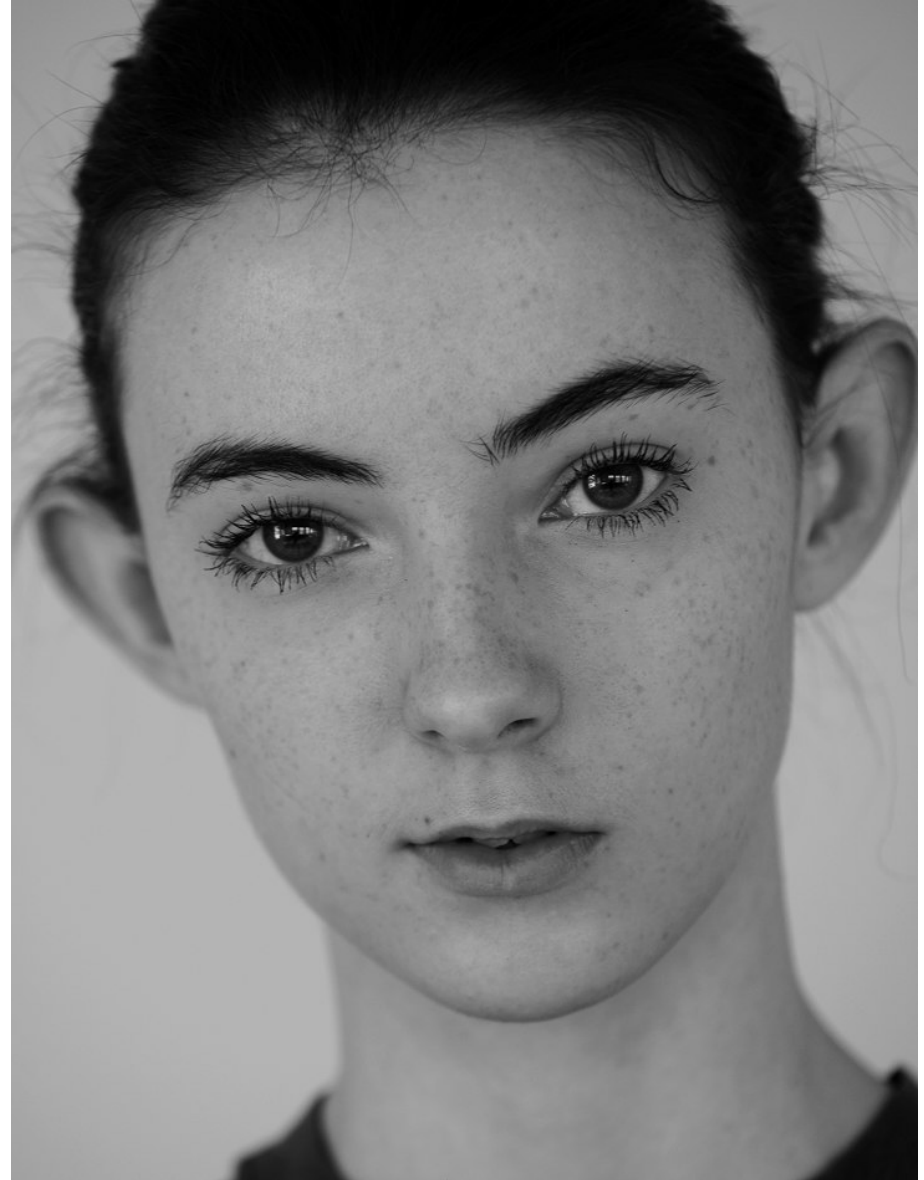

WILHELMINA DENVER

CAROLINE HAMILTON

Height 5'9" Bust 30" A Waist 23" Hips 35" Dress 0-2 US Shoe 7 US Hair Brown Eyes Green/Brown

WILHELMINA DENVER

CAROLINE HAMILTON

Height 5'9" Bust 30" A Waist 23" Hips 35" Dress 0-2 US Shoe 7 US Hair Brown Eyes Green/Brown

WILHELMINA DENVER

CAROLINE HAMILTON

Height 5'9" Bust 30" A Waist 23" Hips 35" Dress 0-2 US Shoe 7 US Hair Brown Eyes Green/Brown