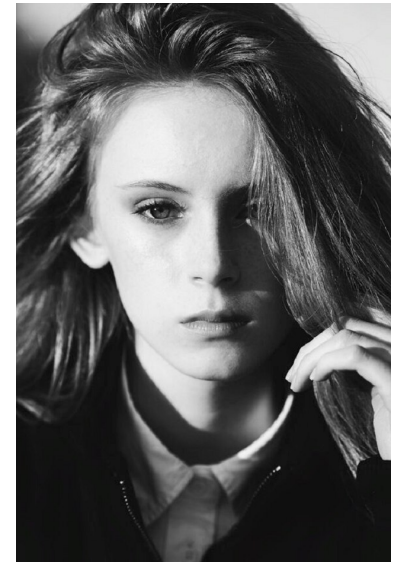

RACHEL POLLARI

**WILHELMINA**DENVER

Height 5'9" Bust 32" A/B Waist 23.5" Hips 35" Dress 0 US Shoe 8 US  
Hair Strawberry Blonde Eyes Blue

Wilhelmina Denver  
209 Kalamath Street #10  
Denver, CO 80223  
720-382-1512