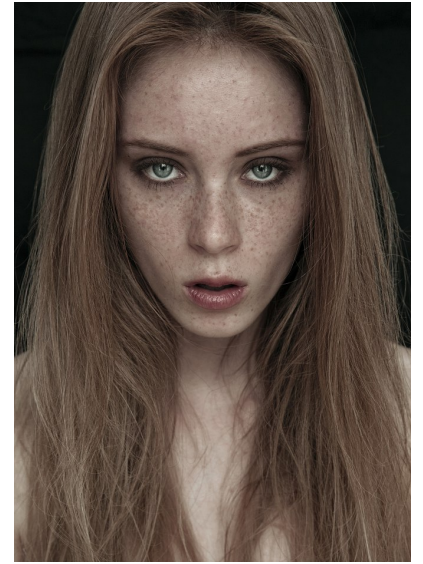

RACHEL POLLARI

**WILHELMINA**DENVER

Height 5'9" Bust 32" A/B Waist 23.5" Hips 35" Dress 0 US Shoe 8 US  
Hair Strawberry Blonde Eyes Blue

Wilhelmina Denver  
209 Kalamath Street #10  
Denver, CO 80223  
720-382-1512