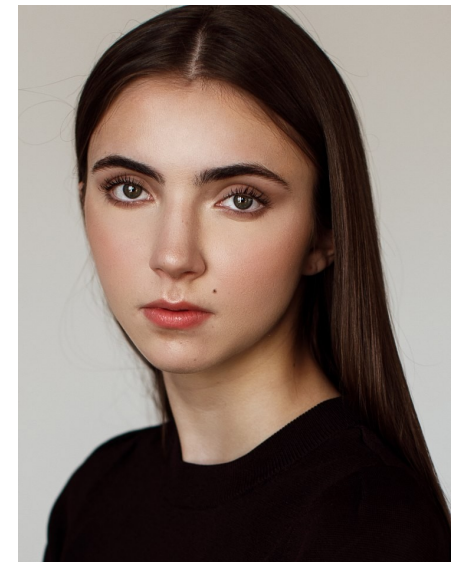

AVA MAPES

Height 5'11.5" Bust 32" Waist 26" Hips 36.5" Dress 0 US Shoe 8.5 US
Hair Brown Eyes Hazel

WILHELMINADENVER

Wilhelmina Denver
209 Kalamath Street #10
Denver, CO 80223
720-382-1512