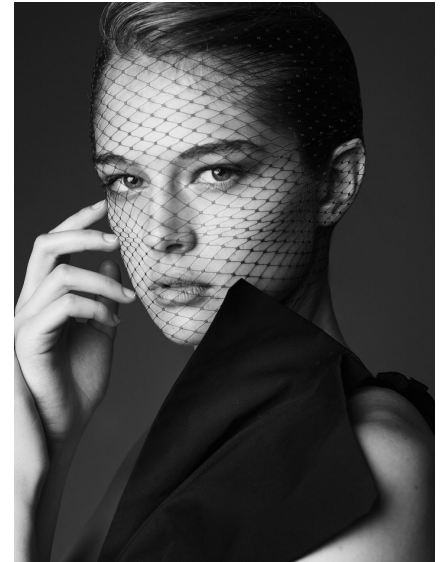

SOPHIA WAGNER

**WILHELMINA**DENVER

Height 5'9" Bust 33" D Waist 24.5" Hips 36.5" Dress 2 US Shoe 7.5 US  
Hair Blonde Eyes Blue

Wilhelmina Denver  
209 Kalamath Street #10  
Denver, CO 80223  
720-382-1512