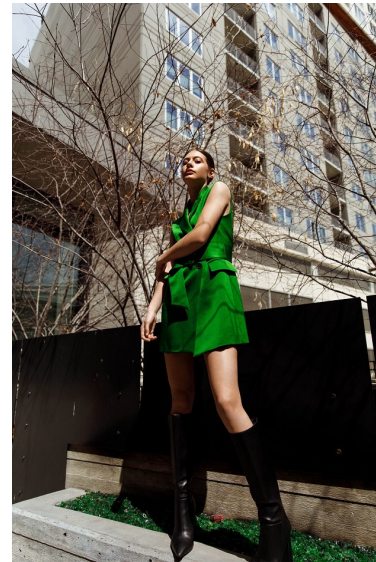

RYIEN ISHAM

Height 5'8" Bust 32" A Waist 25" Hips 34" Dress 0 US Shoe 7.5 US Hair Brown
Eyes Brown

WILHELMINADENVER

Wilhelmina Denver
209 Kalamath Street #10
Denver, CO 80223
720-382-1512