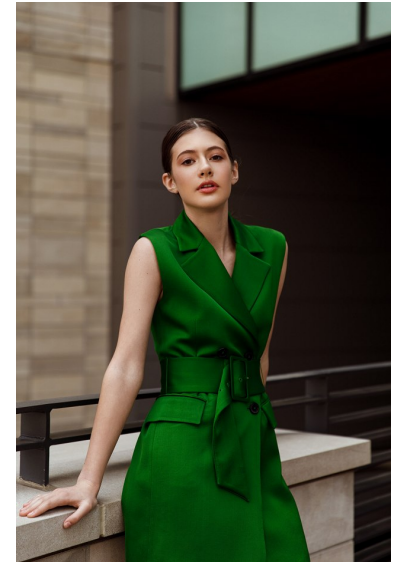

RYIEN ISHAM

Height 5'8" Bust 32" A Waist 25" Hips 34" Dress 0 US Shoe 7.5 US Hair Brown
Eyes Brown

WILHELMINADENVER

Wilhelmina Denver
209 Kalamath Street #10
Denver, CO 80223
720-382-1512