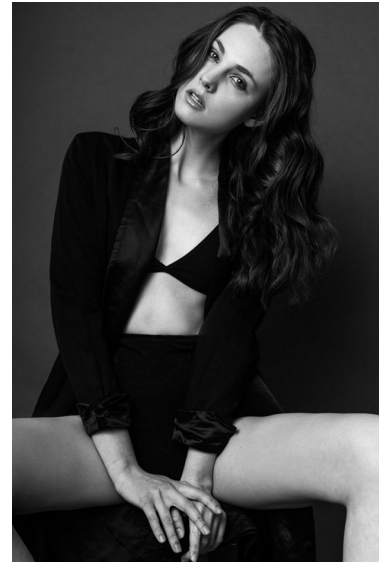

MORGAN HUTSON

**WILHELMINA**DENVER

Height 5'10" Bust 32.5" Waist 24.5" Hips 34.5" Shoe 9 US Hair Brown  
Eyes Blue/Green

Wilhelmina Denver  
209 Kalamath Street #10  
Denver, CO 80223  
720-382-1512