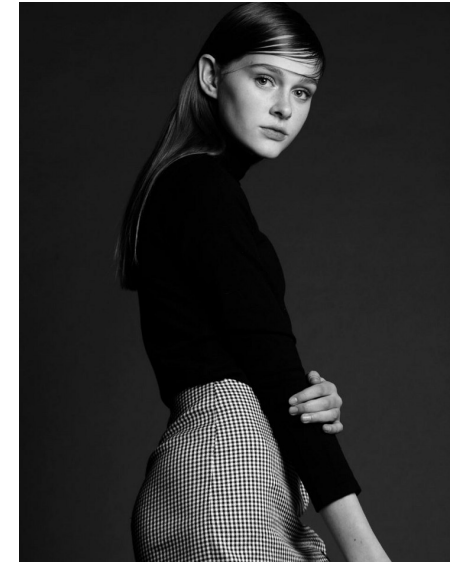

MOLLY WATKINS

**WILHELMINA**DENVER

Height 5'11" Bust 31.5" A Waist 26" Hips 36" Dress 0 US Shoe 10 US Hair Light Brown Eyes Blue

Wilhelmina Denver  
209 Kalamath Street #10  
Denver, CO 80223  
720-382-1512