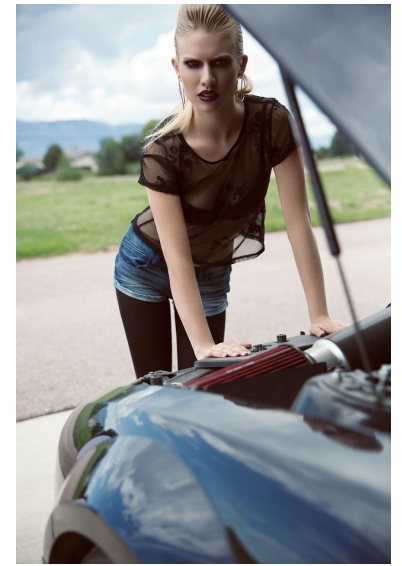

MADELINE FRAHM

WILHELMINADENVER

Height 5'9" Bust 34" Waist 24" Hips 36" Shoe 9 US Hair Blonde Eyes Blue

Wilhelmina Denver
209 Kalamath Street #10
Denver, CO 80223
720-382-1512