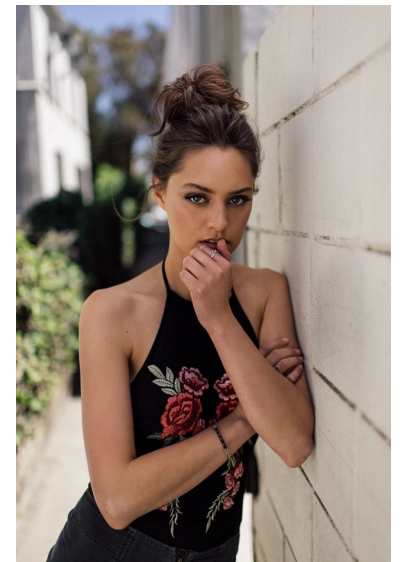

KELSEY MOORE

WILHELMINADENVER

Height 5'9" Bust 32" Waist 24" Hips 34" Dress 0 US Shoe 7.5 US Hair Brown
Eyes Green/Grey

Wilhelmina Denver
209 Kalamath Street #10
Denver, CO 80223
720-382-1512