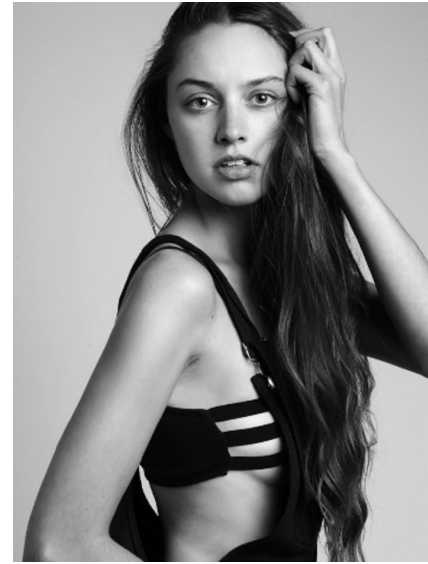

KELSEY MOORE

WILHELMINADENVER

Height 5'9" Bust 32" Waist 24" Hips 34" Dress 0 US Shoe 7.5 US Hair Brown
Eyes Green/Grey

Wilhelmina Denver
209 Kalamath Street #10
Denver, CO 80223
720-382-1512