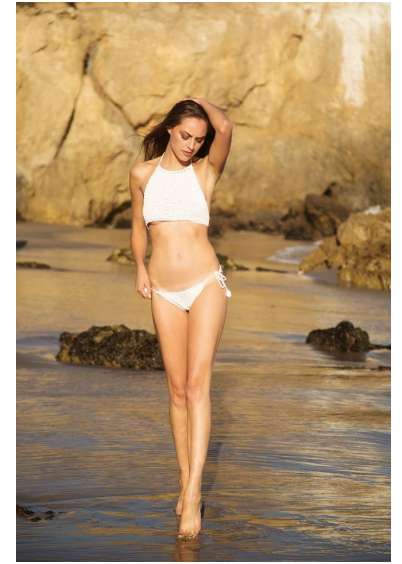

KELSEY MOORE

WILHELMINADENVER

Height 5'9" Bust 32" Waist 24" Hips 34" Dress 0 US Shoe 7.5 US Hair Brown
Eyes Green/Grey

Wilhelmina Denver
209 Kalamath Street #10
Denver, CO 80223
720-382-1512