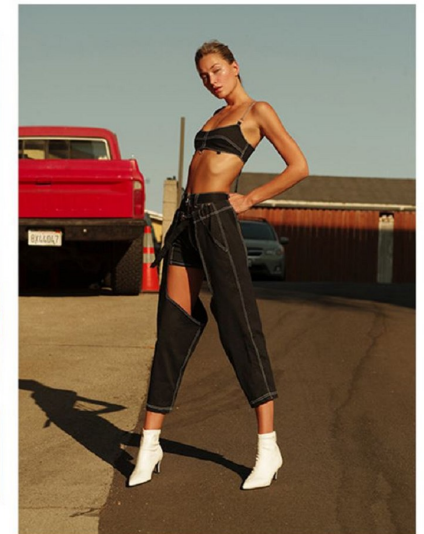

JOCELYN NICKEL

WILHELMINADENVER

Height 5'11.5" Bust 32.5" Waist 24" Hips 34.5" Dress 2 US Shoe 9.5 US
Hair Blonde Eyes Blue

Wilhelmina Denver
209 Kalamath Street #10
Denver, CO 80223
720-382-1512