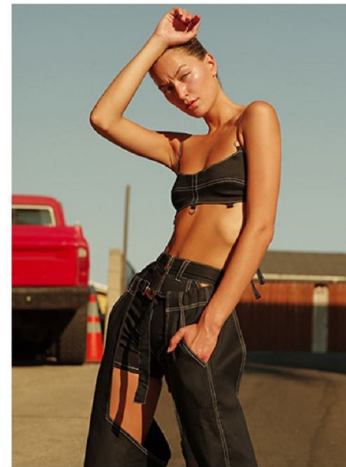

JOCELYN NICKEL

WILHELMINADENVER

Height 5'11.5" Bust 32.5" Waist 24" Hips 34.5" Dress 2 US Shoe 9.5 US
Hair Blonde Eyes Blue

Wilhelmina Denver
209 Kalamath Street #10
Denver, CO 80223
720-382-1512