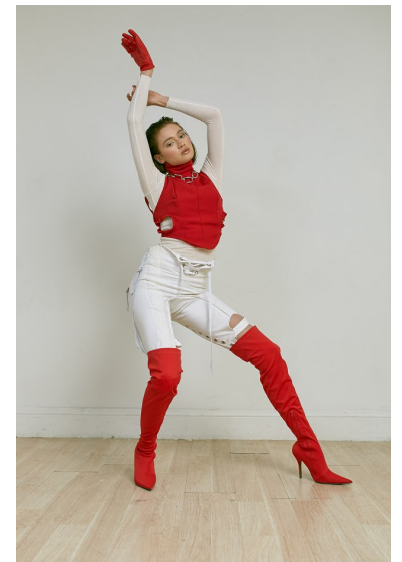

JADE CHAVEZ

Height 5'10" Bust 31" A/B Waist 25" Hips 35" Dress 2 US Shoe 9.5 US  
Hair Brown Eyes Hazel

**WILHELMINA**DENVER

Wilhelmina Denver  
209 Kalamath Street #10  
Denver, CO 80223  
720-382-1512