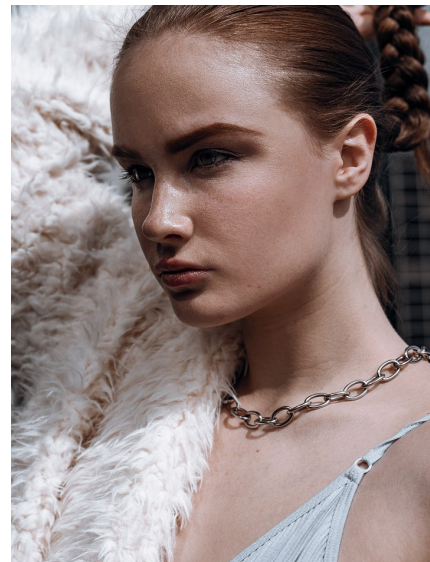

IVIE MCCONNELL

Height 5'9.5" Bust 33" Waist 28" Hips 39.5" Dress 8 US Shoe 9 US Hair Brown
Eyes Green

WILHELMINADENVER

Wilhelmina Denver
209 Kalamath Street #10
Denver, CO 80223
720-382-1512