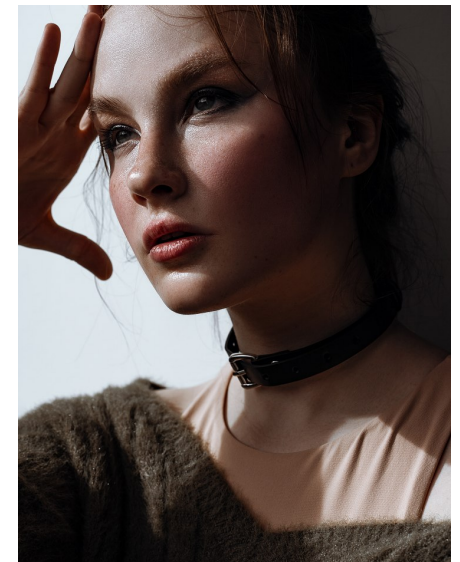

IVIE MCCONNELL

Height 5'9.5" Bust 33" Waist 28" Hips 39.5" Dress 8 US Shoe 9 US Hair Brown
Eyes Green

WILHELMINADENVER

Wilhelmina Denver
209 Kalamath Street #10
Denver, CO 80223
720-382-1512