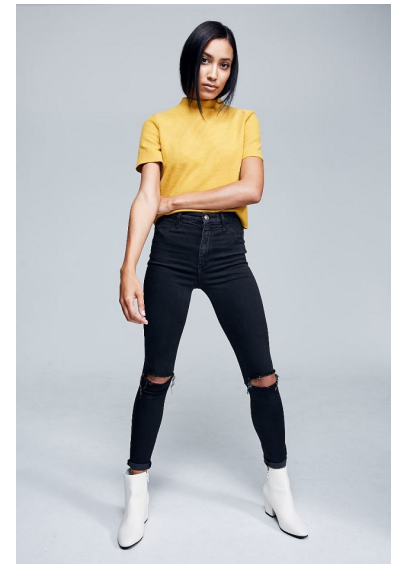

ERIN GARRITTY

**WILHELMINA**DENVER

Height 5'8" Bust 32" A/B Waist 23.5" Hips 34.5" Dress 0 US Shoe 7 US  
Hair Black Eyes Brown

Wilhelmina Denver  
209 Kalamath Street #10  
Denver, CO 80223  
720-382-1512