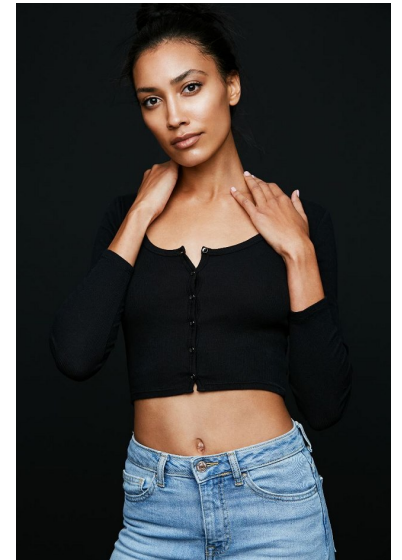

ERIN GARRITTY

**WILHELMINA**DENVER

Height 5'8" Bust 32" A/B Waist 23.5" Hips 34.5" Dress 0 US Shoe 7 US  
Hair Black Eyes Brown

Wilhelmina Denver  
209 Kalamath Street #10  
Denver, CO 80223  
720-382-1512