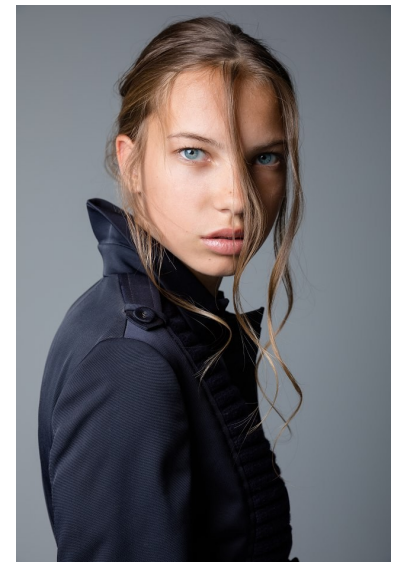

ELLEN KHATSIANEVICH

**WILHELMINA**DENVER

Height 5'8" Bust 33" Waist 25.5" Hips 37.5" Dress 2-4 US Shoe 8.5 US Hair Light  
Brown Eyes Blue

Wilhelmina Denver  
209 Kalamath Street #10  
Denver, CO 80223  
720-382-1512