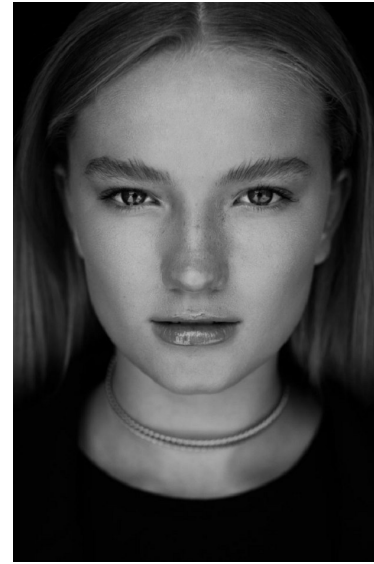

DILLYN COLLINS

WILHEMINADENVER

Height 5'8" Bust 34.5" Waist 28" Hips 38" Dress 2 US Shoe 9 US (kids)
Hair Blonde Eyes Blue/Green

Wilhelmina Denver
209 Kalamath Street #10
Denver, CO 80223
720-382-1512