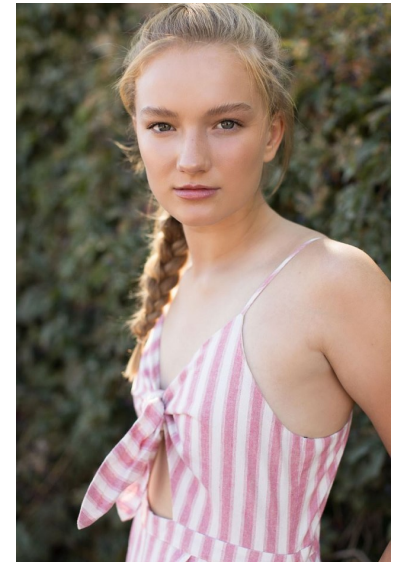

DILLYN COLLINS

WILHEMINADENVER

Height 5'8" Bust 34.5" Waist 28" Hips 38" Dress 2 US Shoe 9 US (kids)
Hair Blonde Eyes Blue/Green

Wilhelmina Denver
209 Kalamath Street #10
Denver, CO 80223
720-382-1512