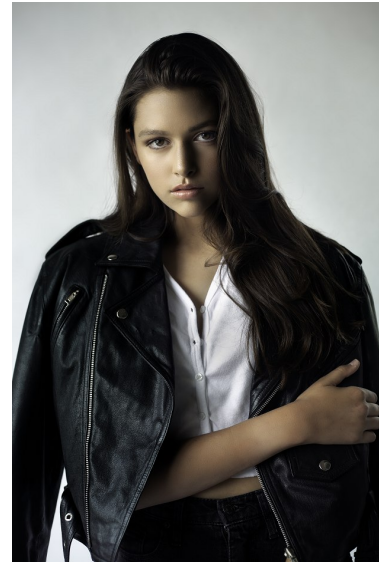

CLOE CUNNINGHAM

**WILHELMINA**DENVER

Height 5'11" Bust 33" Waist 25.5" Hips 36" Dress 0 US Shoe 9 US Hair Brown  
Eyes Hazel

Wilhelmina Denver  
209 Kalamath Street #10  
Denver, CO 80223  
720-382-1512