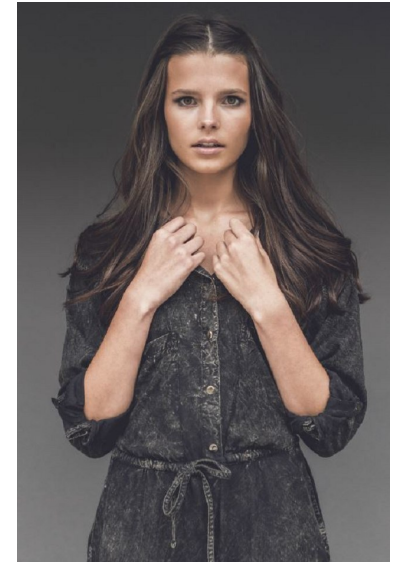

CIELLA SFIRRI

WILHELMINADENVER

Height 5'10" Bust 33" Waist 24" Hips 35" Dress 2 US Shoe 7 US (kids)
Hair Brown Eyes Hazel

Wilhelmina Denver
209 Kalamath Street #10
Denver, CO 80223
720-382-1512