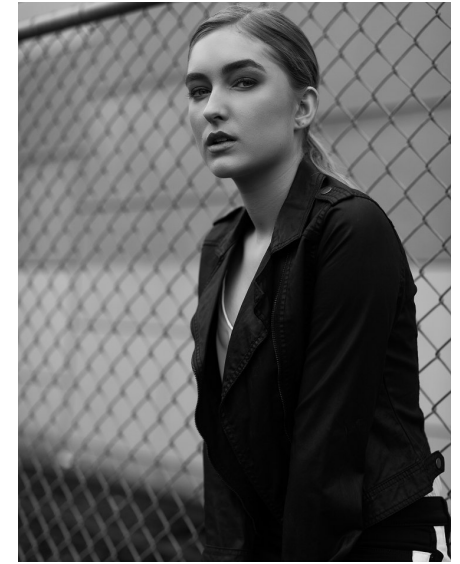

BRYN GREEN

**WILHELMINA**DENVER

Height 5'10.5" Bust 33.5" B Waist 26" Hips 37.5" Dress 2 US Shoe 9.5 US  
Hair Blonde Eyes Blue/Green

Wilhelmina Denver  
209 Kalamath Street #10  
Denver, CO 80223  
720-382-1512