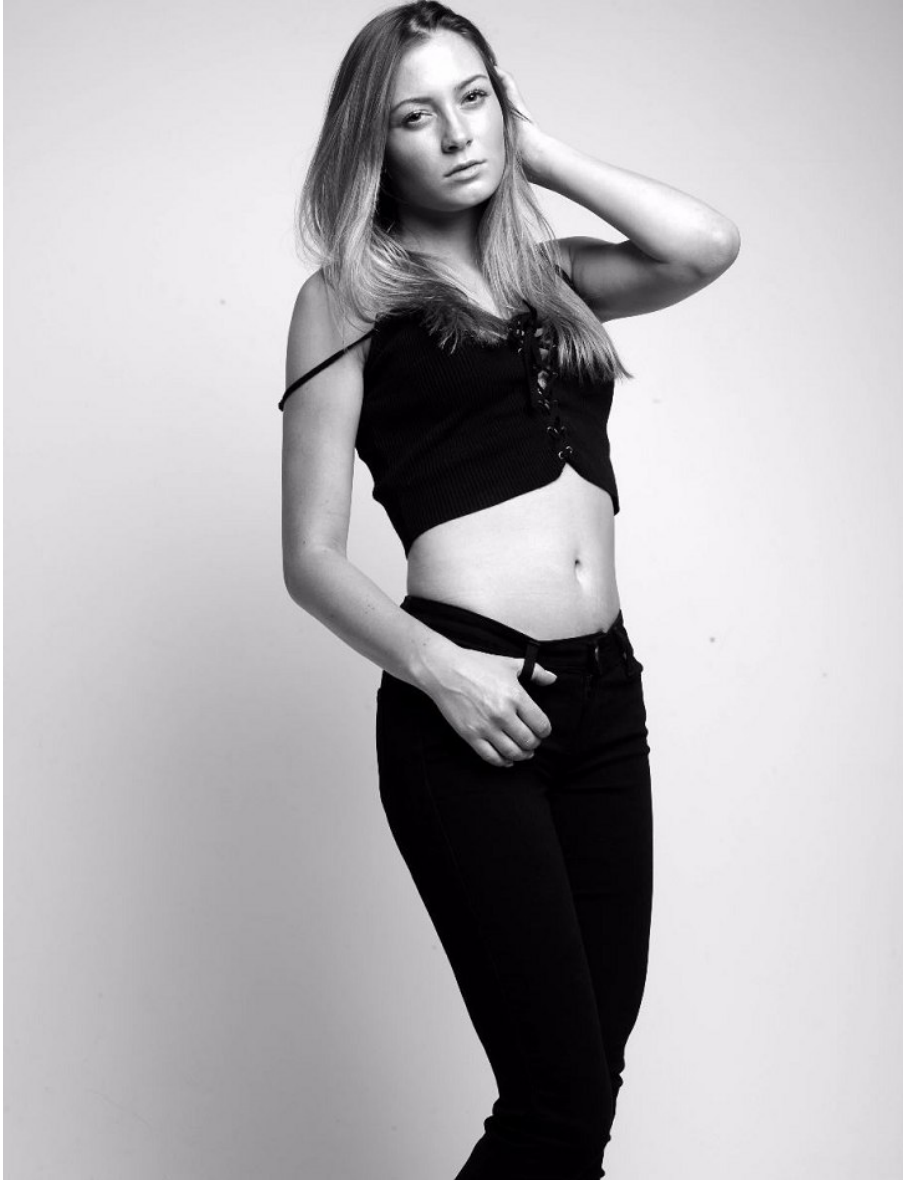

WILHELMINA DENVER

ASHLEY LANKFORD

Height 5'8" Bust 32" Waist 24" Hips 33.5" Dress 2 US Shoe 6 US Hair Brown Eyes Green

ASHLEY LANKFORD

Height 5'8" Bust 32" Waist 24" Hips 33.5" Dress 2 US Shoe 6 US Hair Brown Eyes Green

ASHLEY LANKFORD

Height 5'8" Bust 32" Waist 24" Hips 33.5" Dress 2 US Shoe 6 US Hair Brown Eyes Green

WILHELMINA DENVER

ASHLEY LANKFORD

Height 5'8" Bust 32" Waist 24" Hips 33.5" Dress 2 US Shoe 6 US Hair Brown Eyes Green

WILHELMINA DENVER

ASHLEY LANKFORD

Height 5'8" Bust 32" Waist 24" Hips 33.5" Dress 2 US Shoe 6 US Hair Brown Eyes Green