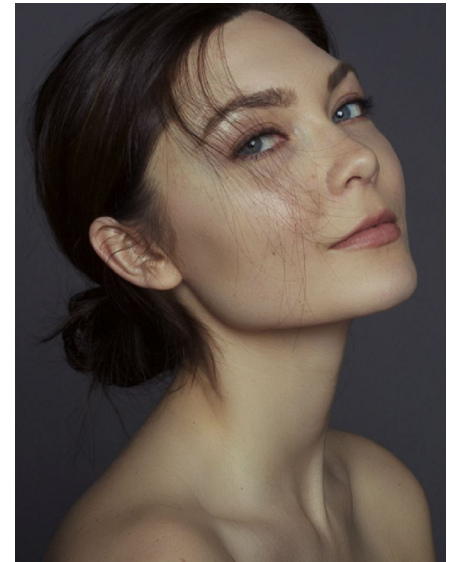

ANDREA NEU

WILHELMINADENVER

Height 5'9.5" Bust 34" B/C Waist 25" Hips 38" Dress 4 US Shoe 8.5 US
Hair Brown Eyes Blue

Wilhelmina Denver
209 Kalamath Street #10
Denver, CO 80223
720-382-1512