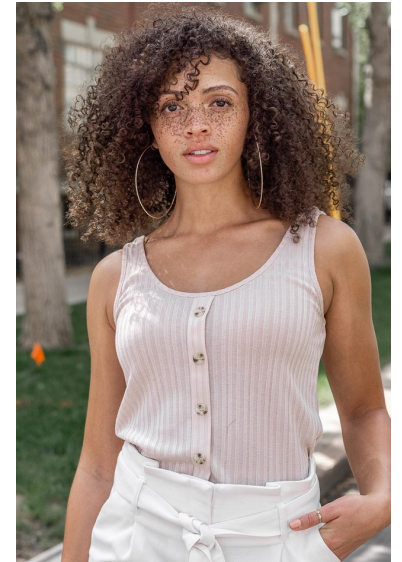

ALEELA TAYLOR

WILHELMINADENVER

Height 5'7" Bust 32" B Waist 24" Hips 34.5" Dress 2-4 US Shoe 8 US Hair Dark Brown Eyes Brown

Wilhelmina Denver
209 Kalamath Street #10
Denver, CO 80223
720-382-1512