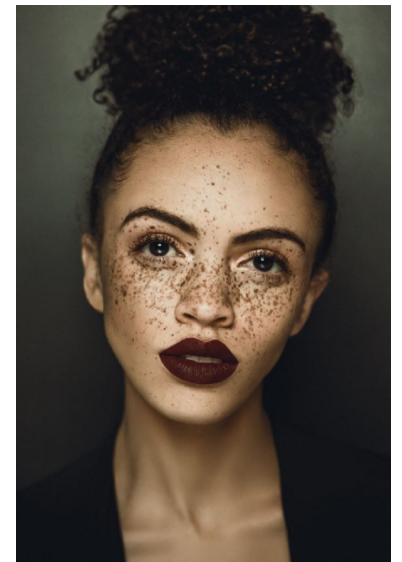

ALEELA TAYLOR

WILHELMINADENVER

Height 5'7" Bust 32" B Waist 24" Hips 34.5" Dress 2-4 US Shoe 8 US Hair Dark Brown Eyes Brown

Wilhelmina Denver
209 Kalamath Street #10
Denver, CO 80223
720-382-1512