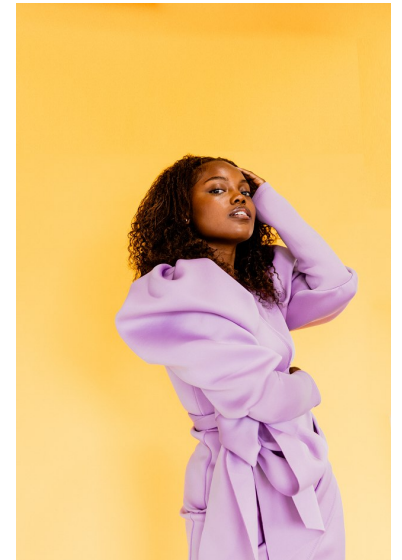

ALIAHA NEAL

Height 5'4.5" Bust 35" D Waist 28" Hips 41.5" Dress 4-6 US Shoe 8 US
Hair Black Eyes Brown

WILHELMINADENVER

Wilhelmina Denver
209 Kalamath Street #10
Denver, CO 80223
720-382-1512