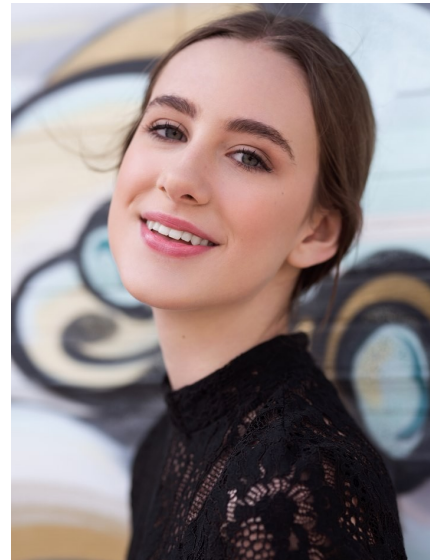

ELIZABETH DUFFIE

WILHELMINADENVER

Height 5'10.5" Bust 30" A Waist 24" Hips 36" Dress 0 US Shoe 10 US Hair Brown
Eyes Blue/Green

Wilhelmina Denver
209 Kalamath Street #10
Denver, CO 80223
720-382-1512