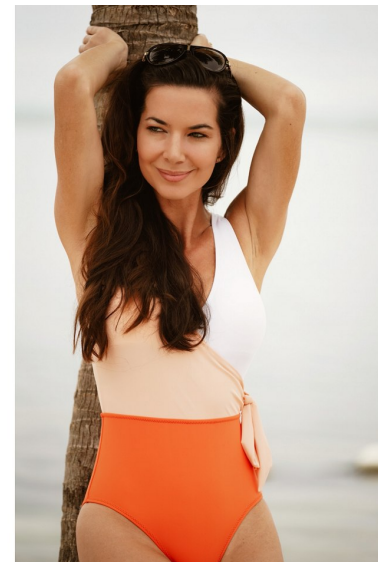

CRYSTAL RISCHER

**WILHELMINA**DENVER

Height 5'8" Bust 34" C Waist 26.5" Hips 36.5" Dress 2 US Shoe 9 US Hair Brown  
Eyes Blue/Green

Wilhelmina Denver  
209 Kalamath Street #10  
Denver, CO 80223  
720-382-1512