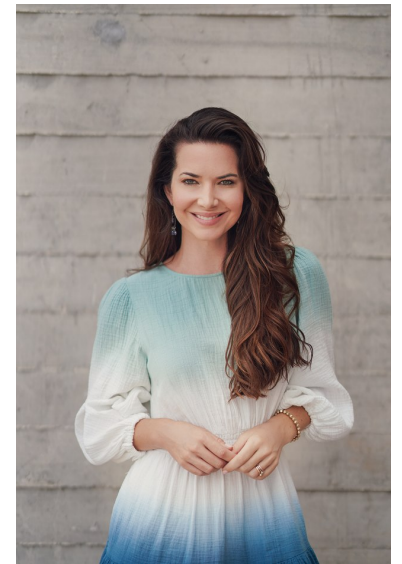

CRYSTAL RISCHER

**WILHELMINA**DENVER

Height 5'8" Bust 34" C Waist 26.5" Hips 36.5" Dress 2 US Shoe 9 US Hair Brown  
Eyes Blue/Green

Wilhelmina Denver  
209 Kalamath Street #10  
Denver, CO 80223  
720-382-1512